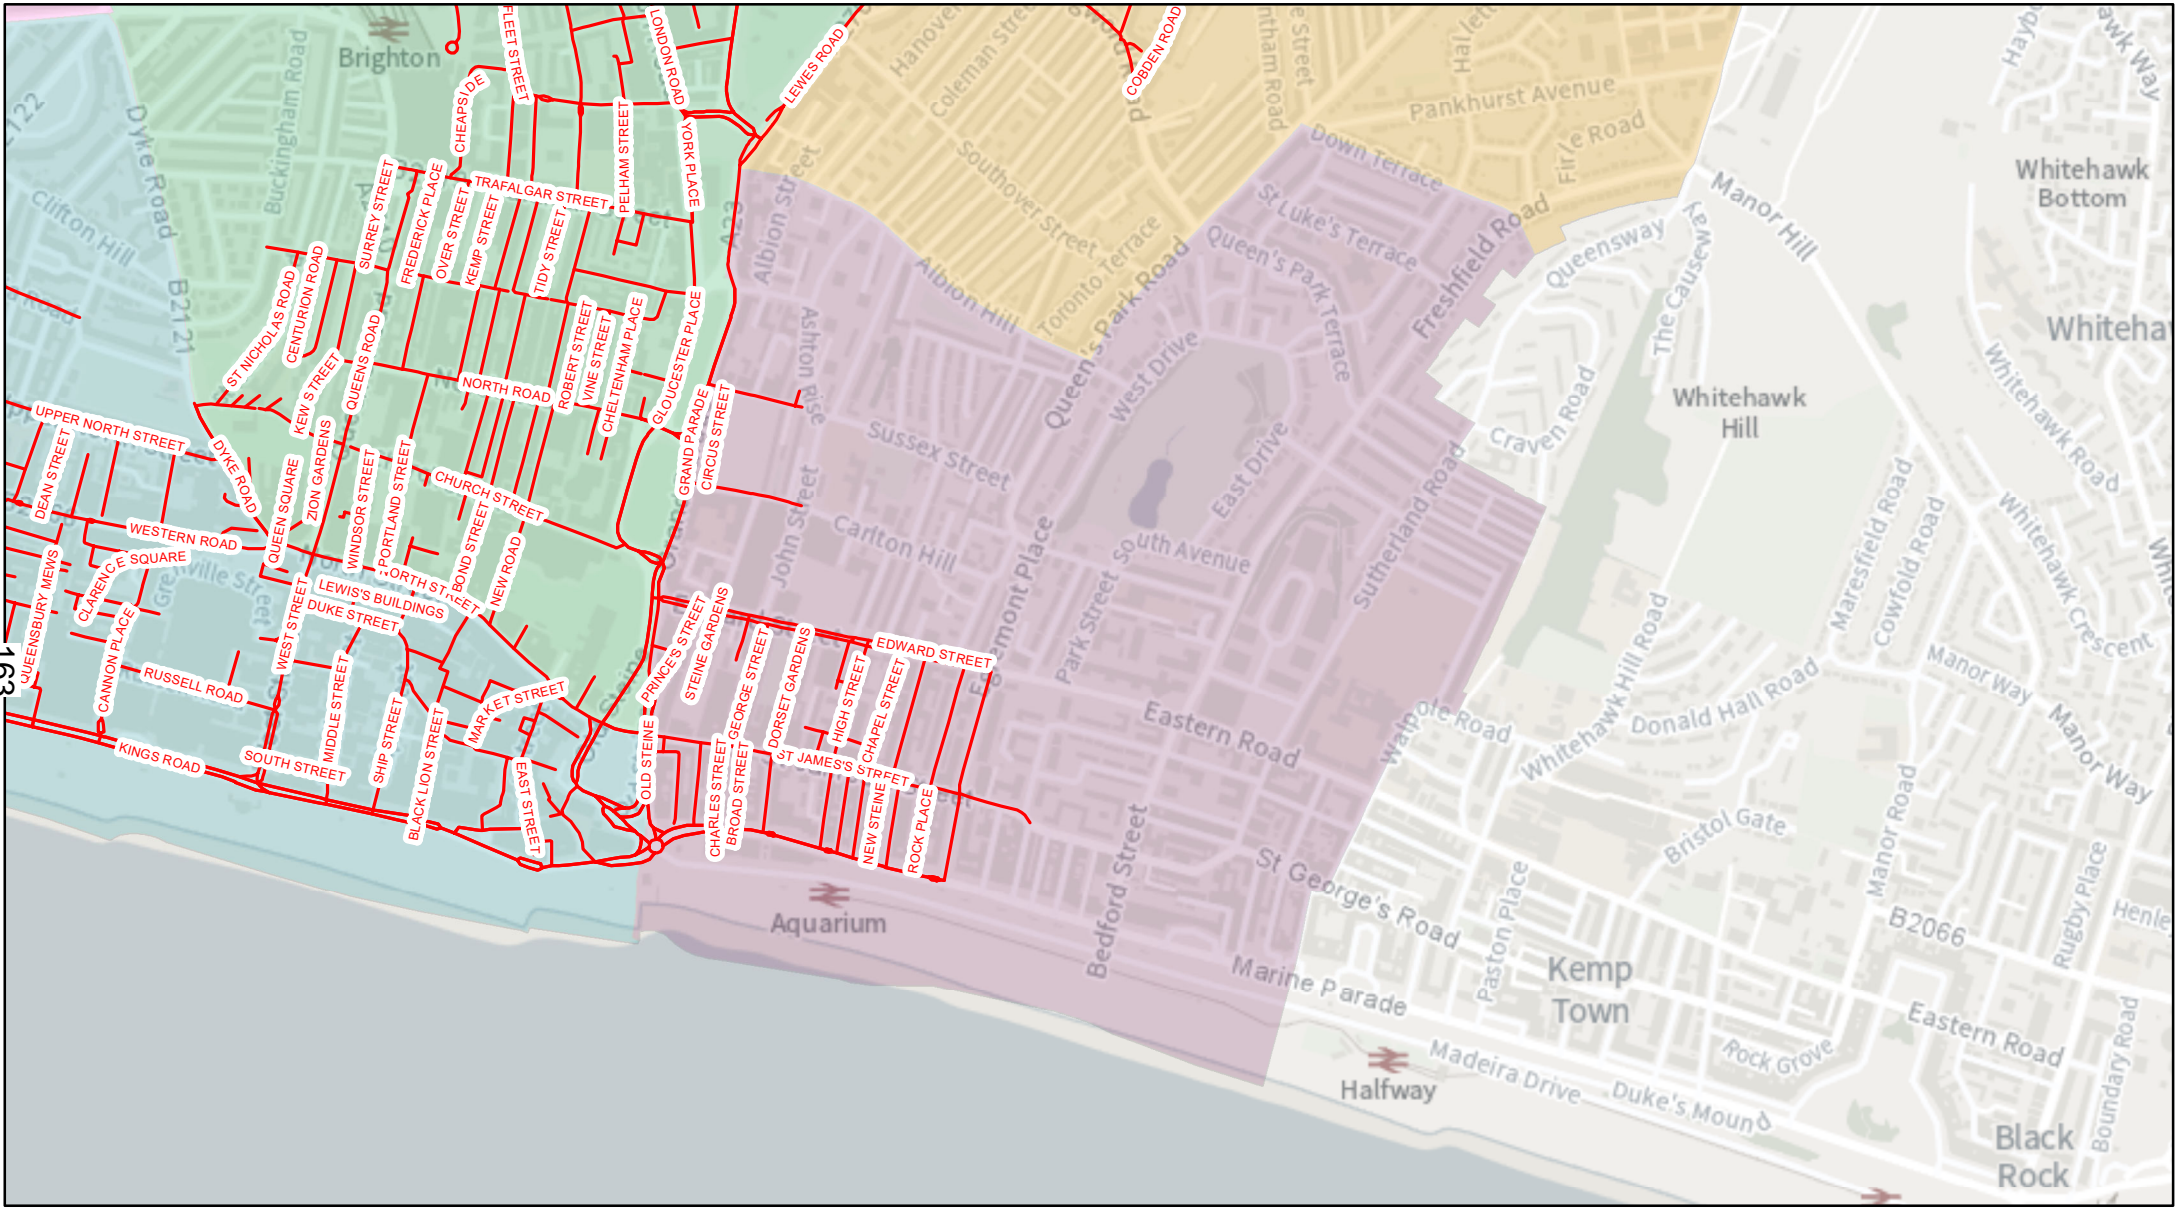

Queen's Park Ward

Ward Legend

Goldsmid Ward	Regency Ward	Hanover and Elm Grove Ward
Central Hove Ward	St. Peter's and North Laine Ward	Hollingbury and Stanmer Ward
Brunswick and Adelaide Ward	Queen's Park Ward	

Scale 1:11,130

**Brighton & Hove
City Council**