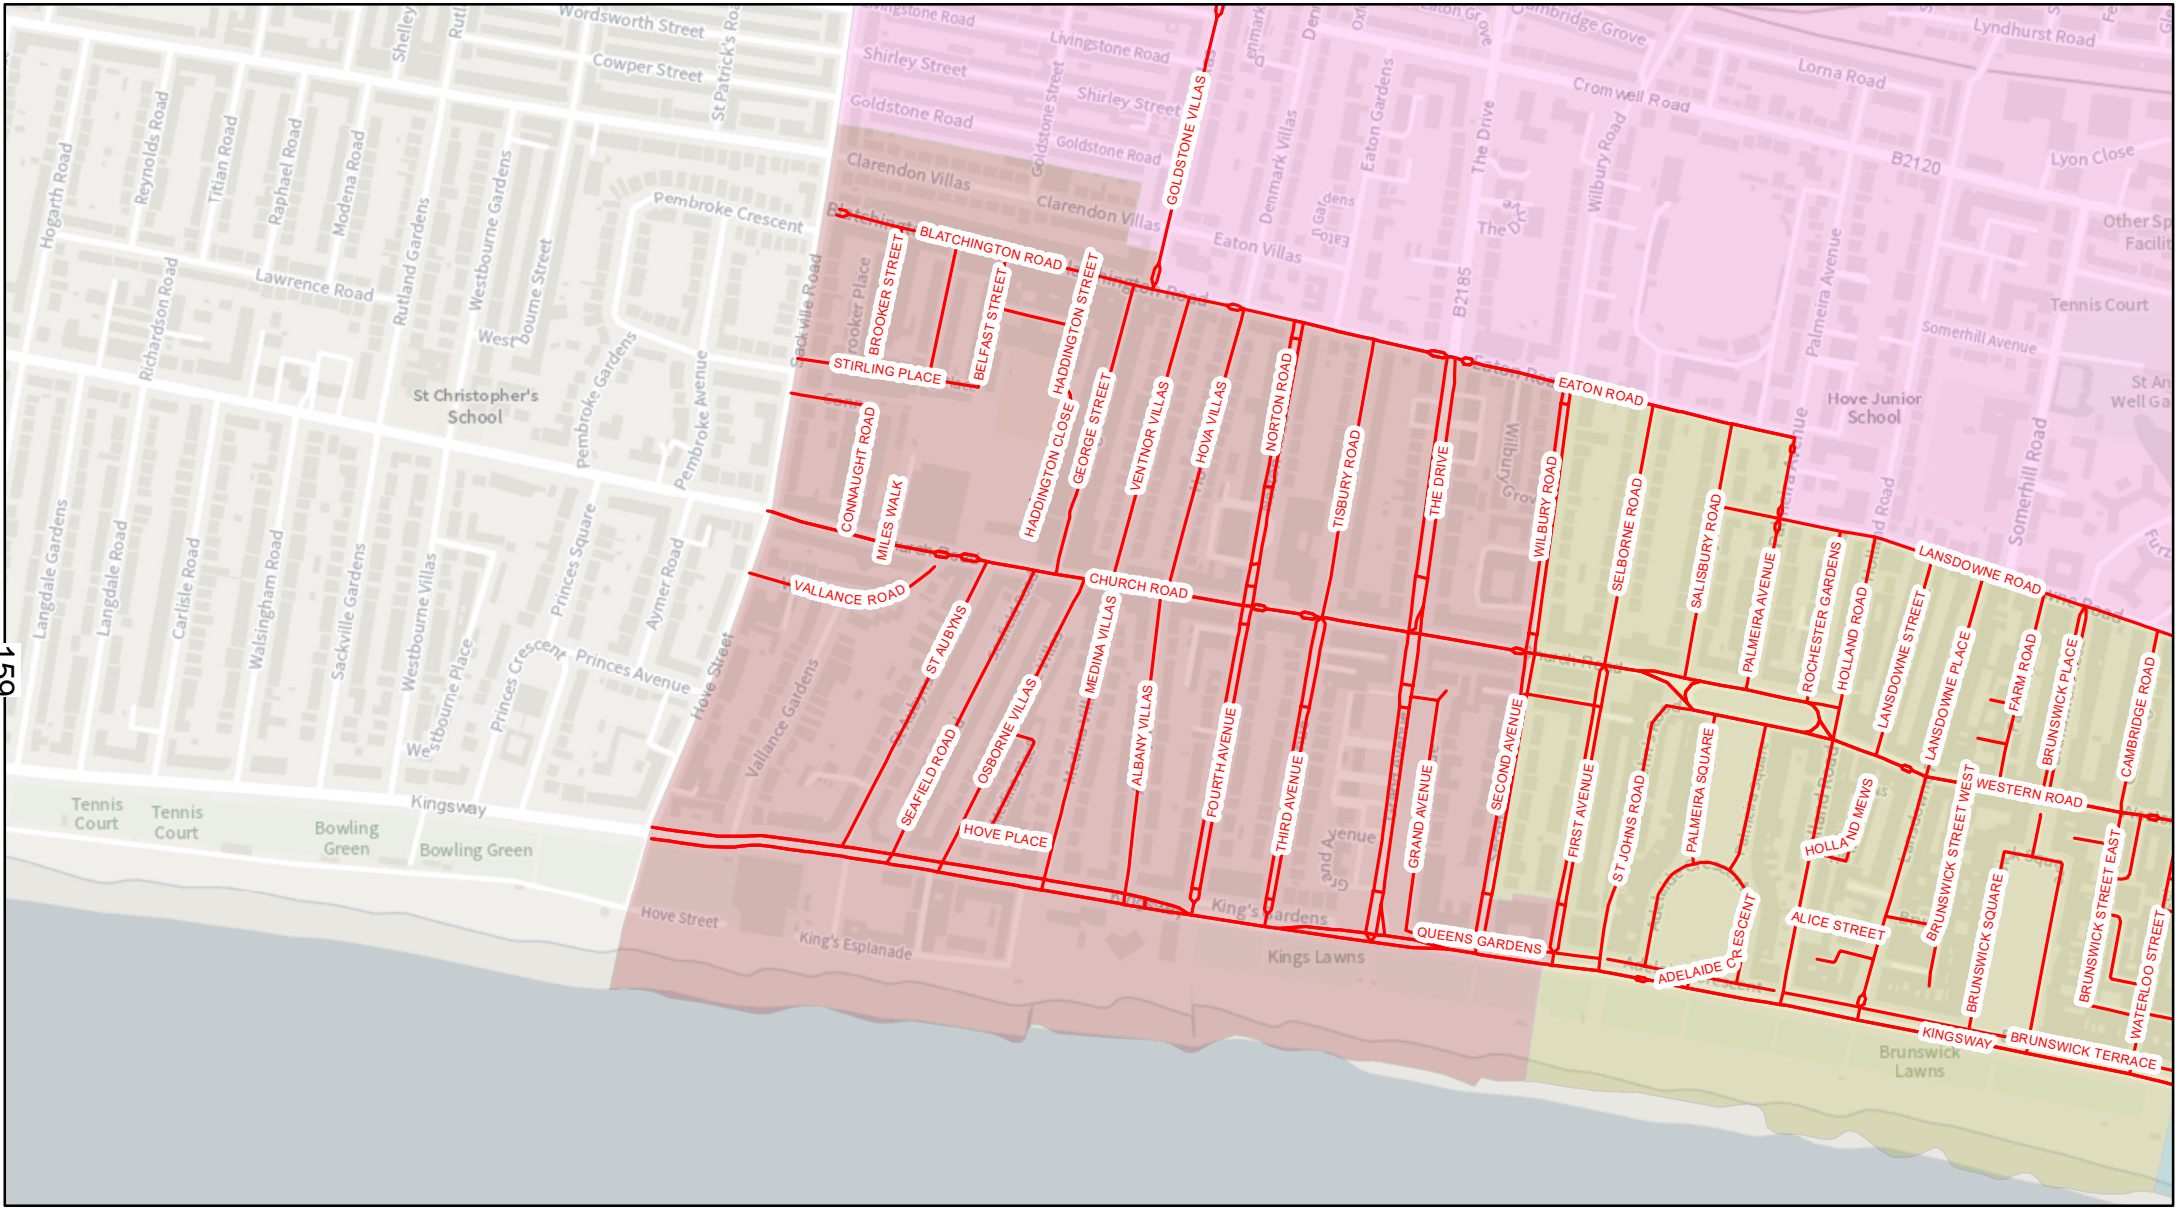

Central Hove Ward

159

Ward Legend

- | | | |
|--|--|---|
|  Goldsmid Ward |  Regency Ward |  Hanover and Elm Grove Ward |
|  Central Hove Ward |  St. Peter's and North Laine Ward |  Hollingbury and Stanmer Ward |
|  Brunswick and Adelaide Ward |  Queen's Park Ward | |

Scale 1:8,450

**Brighton & Hove
City Council**

Brunswick and Adelaide Ward

160

Ward Legend

- Goldsmid Ward
- Regency Ward
- Hanover and Elm Grove Ward
- Central Hove Ward
- St. Peter's and North Laine Ward
- Hollingbury and Stanmer Ward
- Brunswick and Adelaide Ward
- Queen's Park Ward