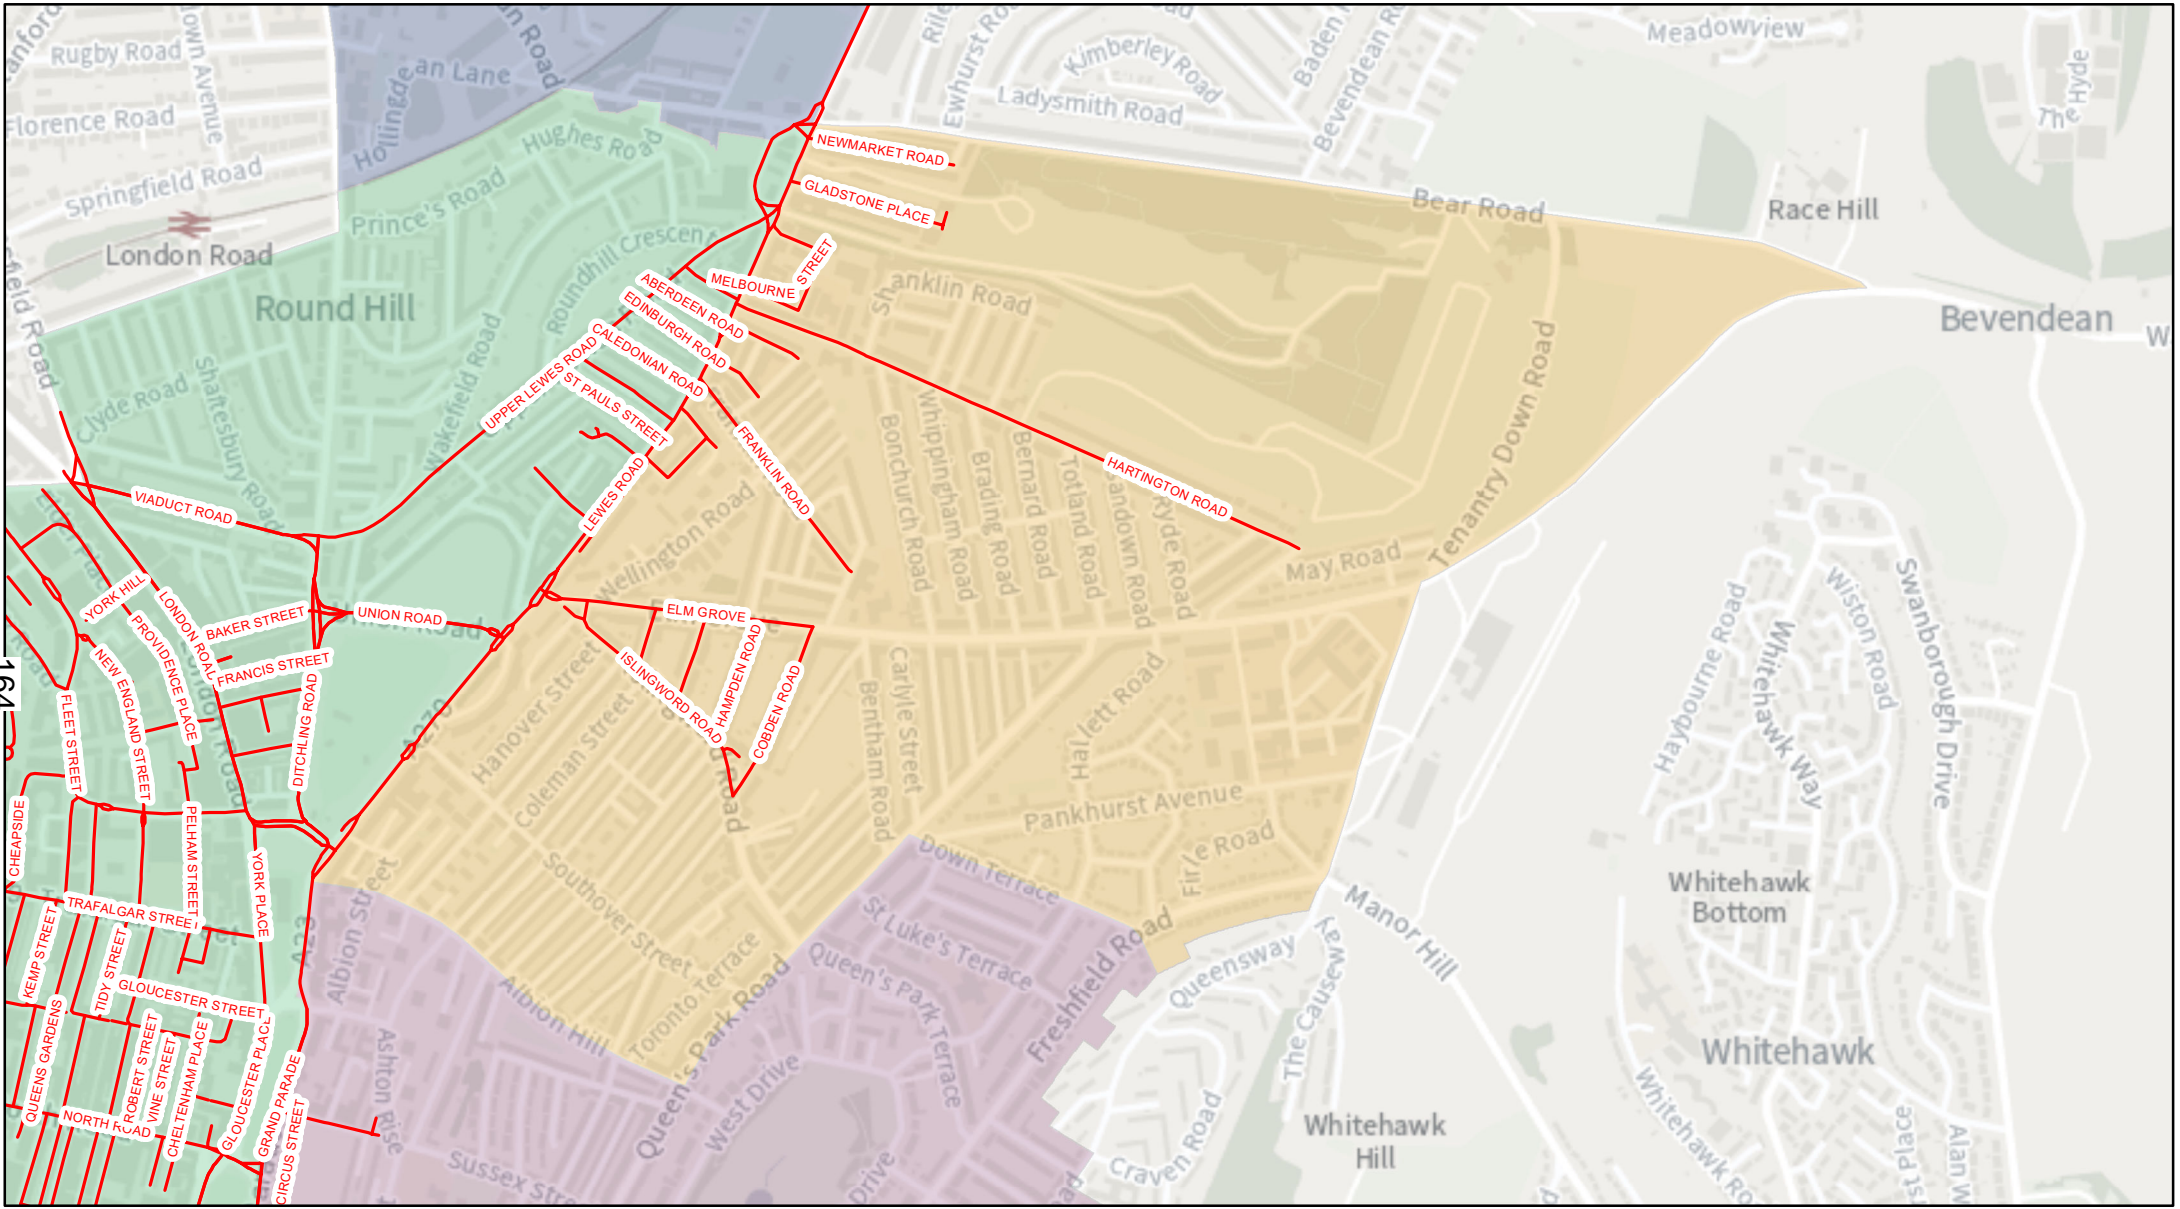

Scale 1:15,210

**Brighton & Hove
City Council**

Queen's Park Ward

Ward Legend

- | | | |
|--|--|---|
|  Goldsmid Ward |  Regency Ward |  Hanover and Elm Grove Ward |
|  Central Hove Ward |  St. Peter's and North Laine Ward |  Hollingbury and Stanmer Ward |
|  Brunswick and Adelaide Ward |  Queen's Park Ward | |

Scale 1:11,130

**Brighton & Hove
City Council**

Hanover and Elm Grove Ward

164

Ward Legend

- | | | |
|--|--|---|
|  Goldsmid Ward |  Regency Ward |  Hanover and Elm Grove Ward |
|  Central Hove Ward |  St. Peter's and North Laine Ward |  Hollingbury and Stanmer Ward |
|  Brunswick and Adelaide Ward |  Queen's Park Ward | |