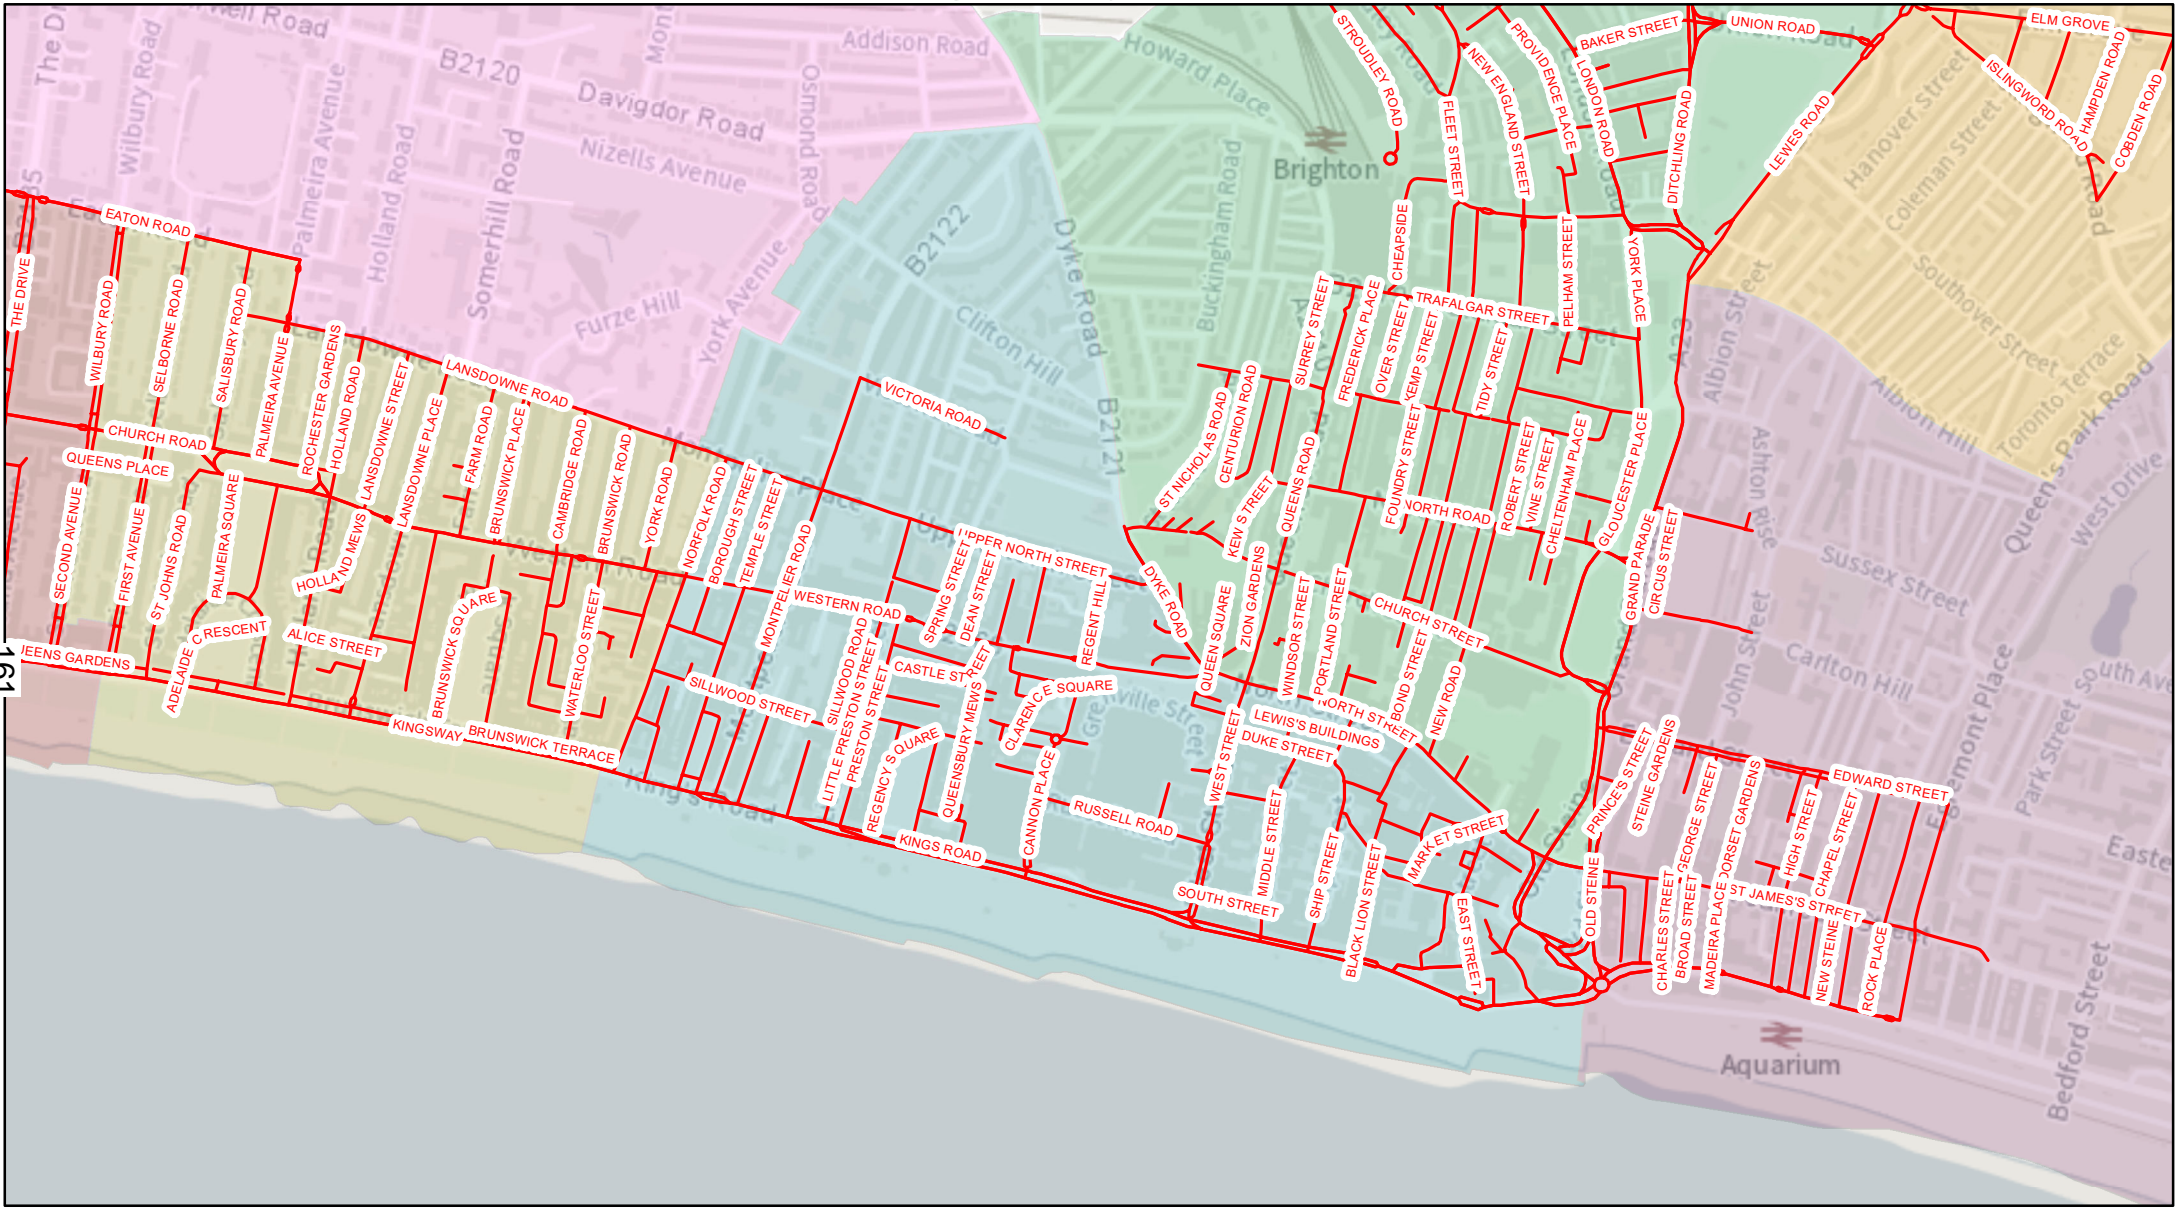

Scale 1:8,450

**Brighton & Hove
City Council**

Brunswick and Adelaide Ward

160

Ward Legend

- Goldsmid Ward
- Regency Ward
- Hanover and Elm Grove Ward
- Central Hove Ward
- St. Peter's and North Laine Ward
- Hollingbury and Stanmer Ward
- Brunswick and Adelaide Ward
- Queen's Park Ward

Scale 1:7,120

**Brighton & Hove
City Council**

Regency Ward

Ward Legend

- | | | |
|--|--|---|
|  Goldsmid Ward |  Regency Ward |  Hanover and Elm Grove Ward |
|  Central Hove Ward |  St. Peter's and North Laine Ward |  Hollingbury and Stanmer Ward |
|  Brunswick and Adelaide Ward |  Queen's Park Ward | |