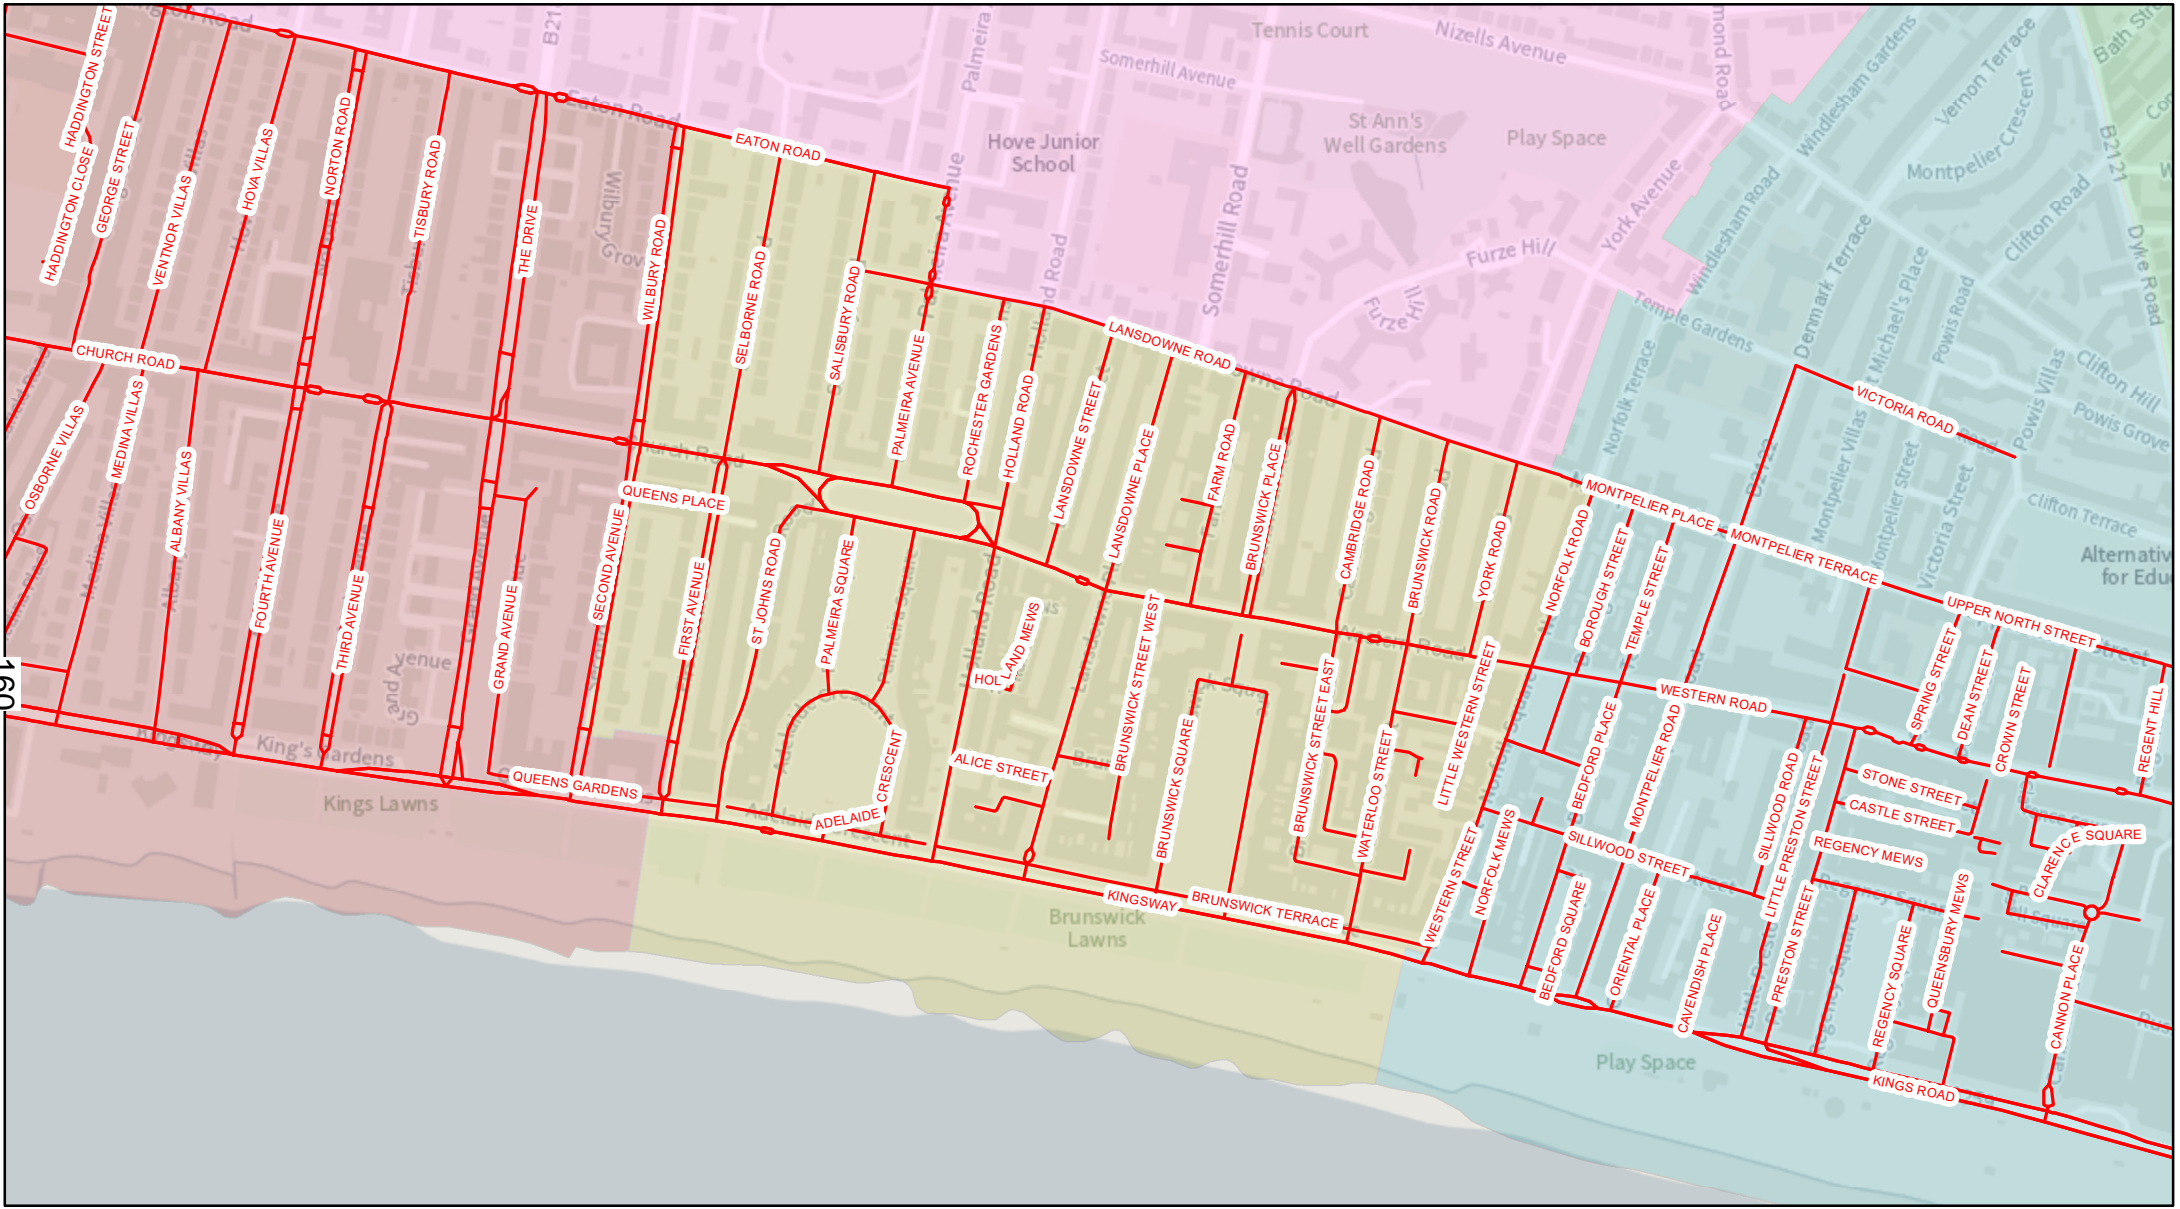

Scale 1:8,450

**Brighton & Hove
City Council**

Brunswick and Adelaide Ward

160

Ward Legend

- Goldsmid Ward
- Regency Ward
- Hanover and Elm Grove Ward
- Central Hove Ward
- St. Peter's and North Laine Ward
- Hollingbury and Stanmer Ward
- Brunswick and Adelaide Ward
- Queen's Park Ward