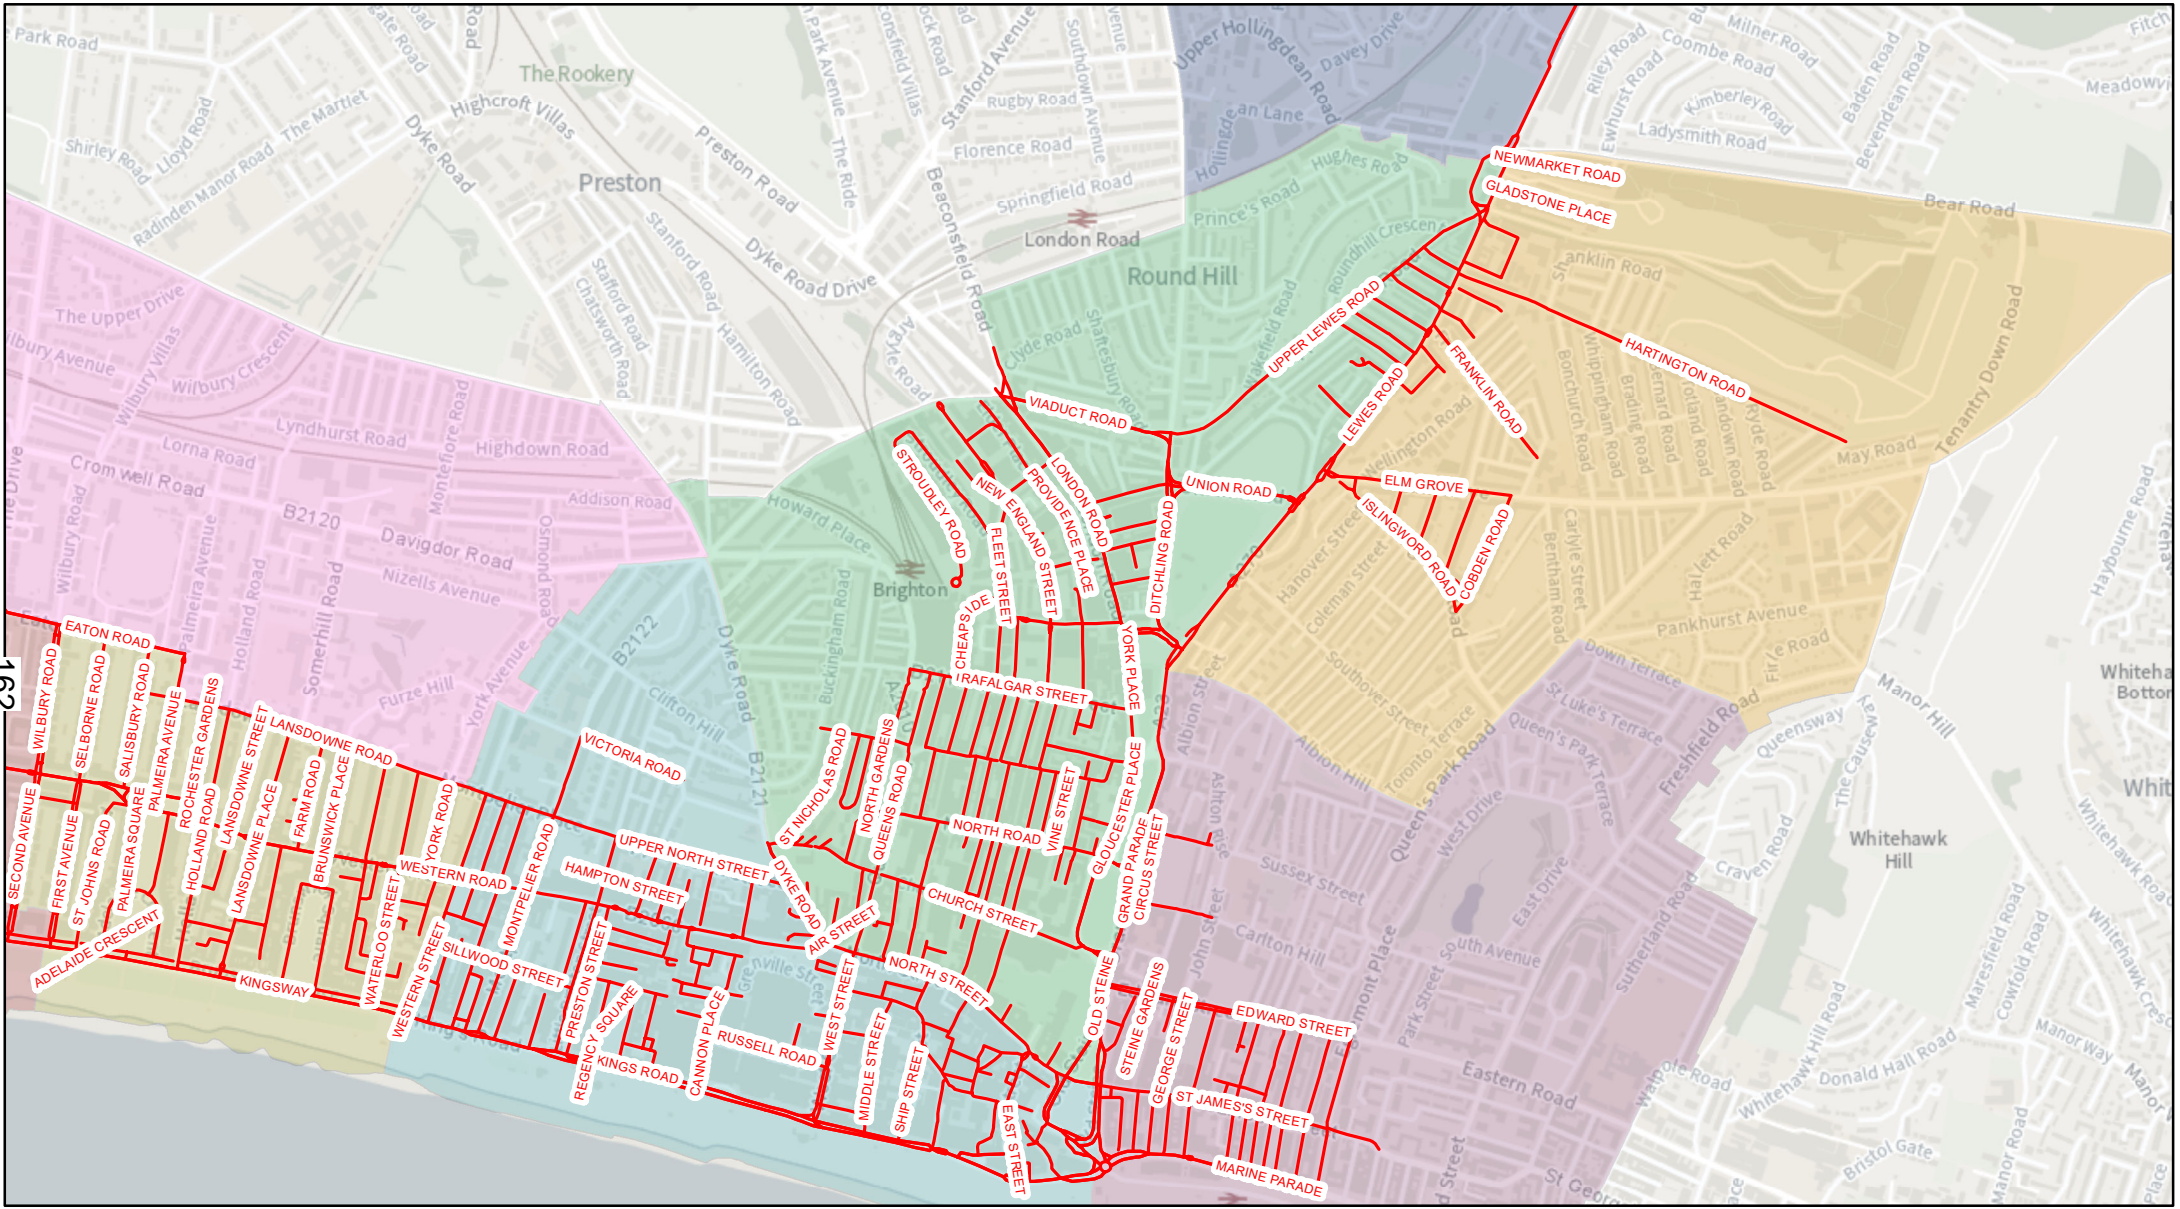

St. Peter's and North Laine Ward

162

Ward Legend

Goldsmid Ward	Regency Ward	Hanover and Elm Grove Ward
Central Hove Ward	St. Peter's and North Laine Ward	Hollingbury and Stanmer Ward
Brunswick and Adelaide Ward	Queen's Park Ward	

Scale 1:15,210

**Brighton & Hove
City Council**